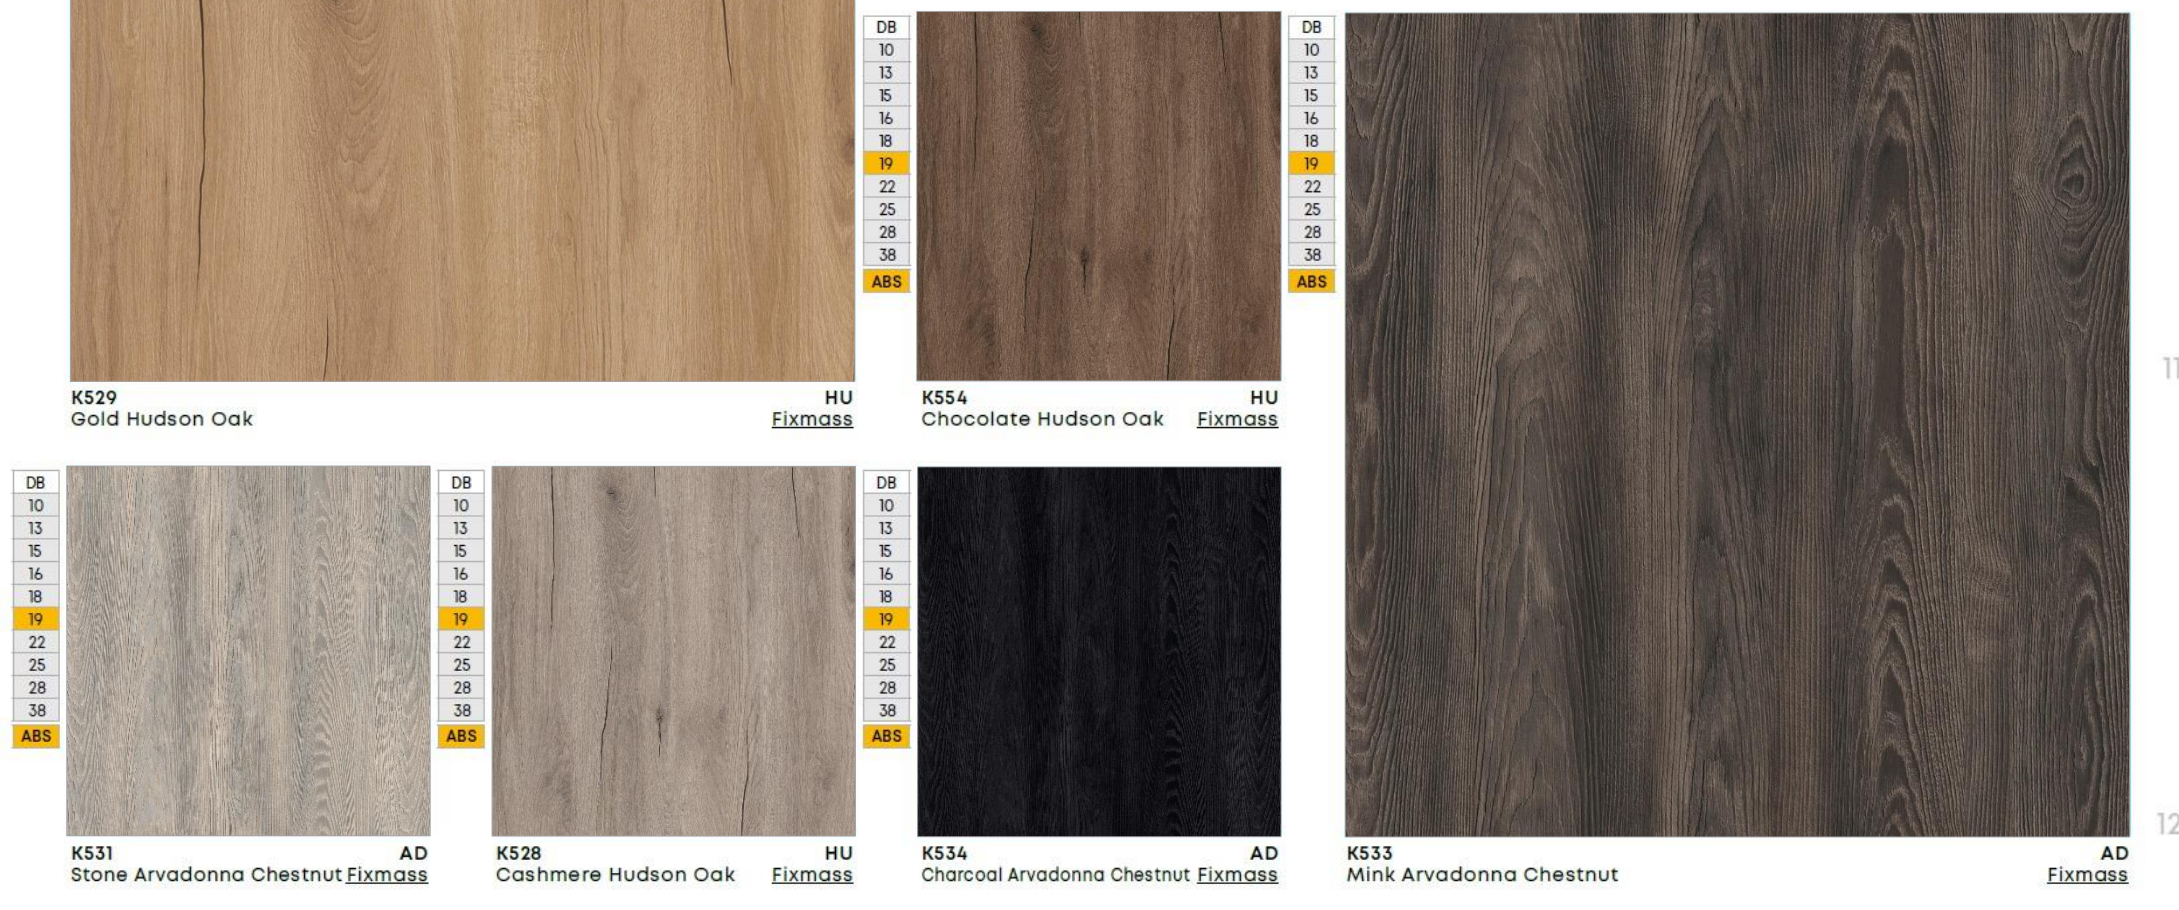

K527 Biscotti Hudson Oak HU

Fixmass

K530 Amaretto Hudson Oak HU

Fixmass

K532 Flamed Arvadonna Chestnut AD

Fixmass

K531 Stone Arvadonna Chestnut AD

Fixmass